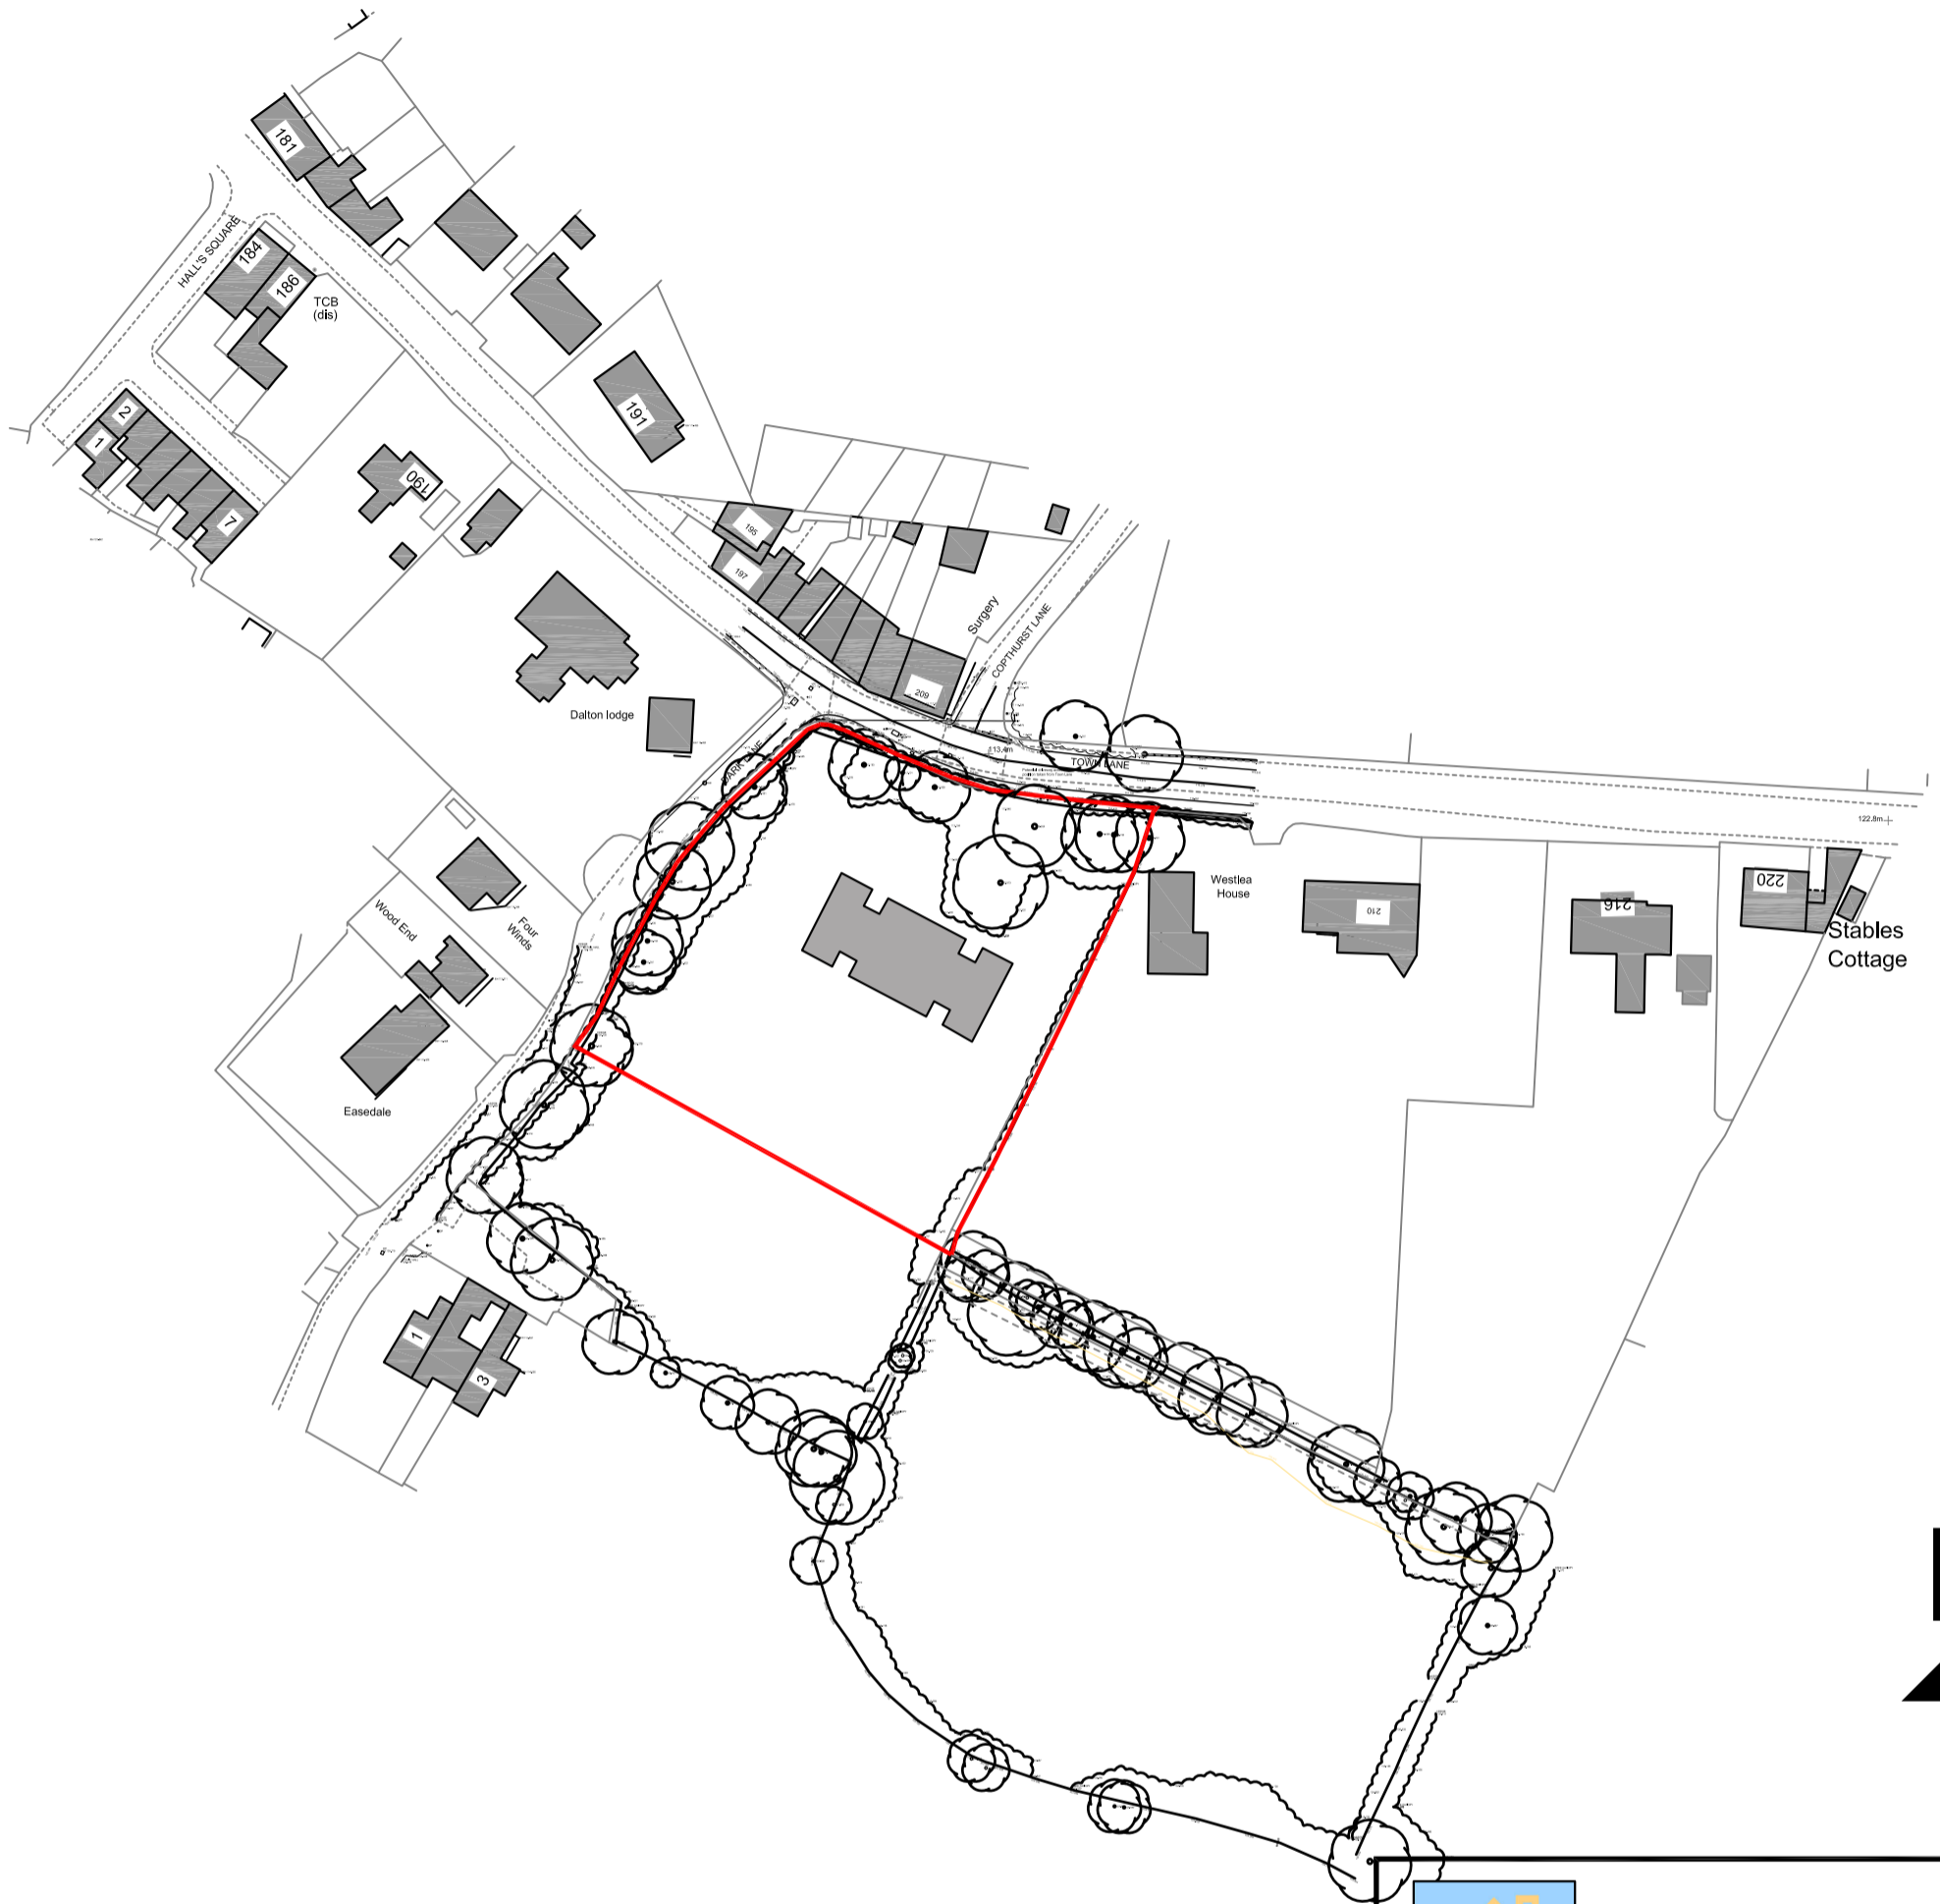

Proposed New dwelling, TOWN LANE, Whittle le Woods

CIAT Registered practice
 Stchstone, Brown House Lane, Higher Wheelton,
 Chorley, Lancashire PR6 8HR
Tel: 01257 220510
 web: www.bpdarchitecture.co.uk
 email: info@betterplan.co.uk

Chartered Institute of
 Architectural Technologists

Project

Title

Proposed Site Layout Plan

Scale 1:1250 @ A3	Date August 2023	Ref 1150	Drawn MDB
----------------------	---------------------	-------------	--------------

Drg No 1150/TLW/SLP3	Rev .
--------------------------------	----------